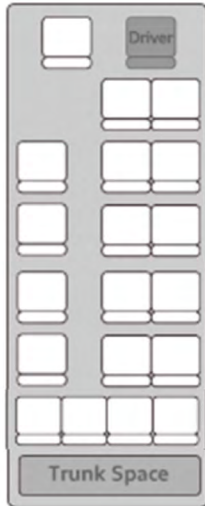

MITSUBISHI

Capacity

Passenger 17 + Driver 1 + Attendant

Suitable pax

Passenger 10~

Luggage space

Luggage(90L)1

Seat map

Microbus

★Microbus, Midum-sized Large-sized bus and s are offers of the vehicles of our partner company.