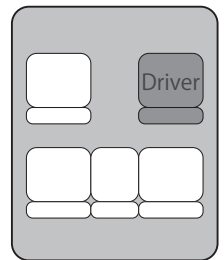

NOW
PRINTING

Deluxe

High Grade Taxi

Seat map

Maximum Capacity : 4 passengers

Suitable Capacity : 2 passengers

Luggage space : 2 luggage (90L)