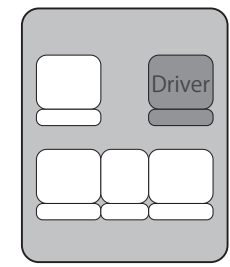

Standard

Normal Taxi

Seat map

Maximum Capacity : 4 passengers
Suitable Capacity : 2 passengers
Luggage space : 2 luggage (90L)