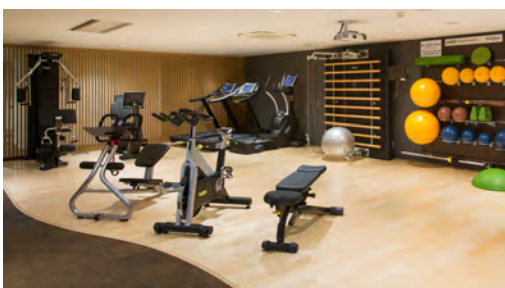

PARKING

- Free parking (Subject to availability)