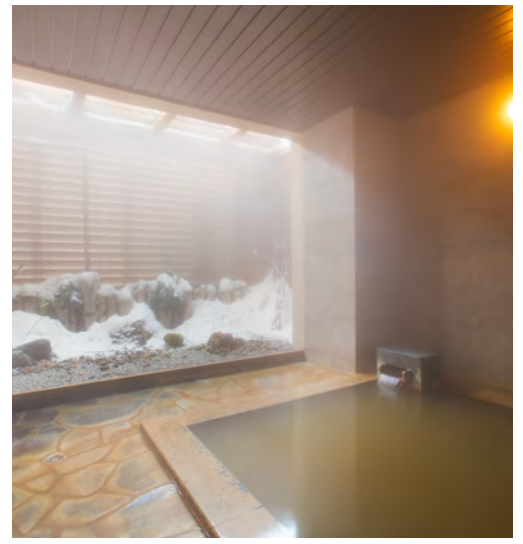

### FACILITIES

- Private Onsen in Selected Rooms
- Public Onsen
- Ski Concierge
- Ski Locker
- Winter Activity Counter
- Gym
- Spa
- Free Wi-fi
- Laundry

### PARKING

- Free parking (Subject to availability)

Chalet Ivy's 78 rooms are all elegantly designed to maximize the comfort and convenience of your stay.