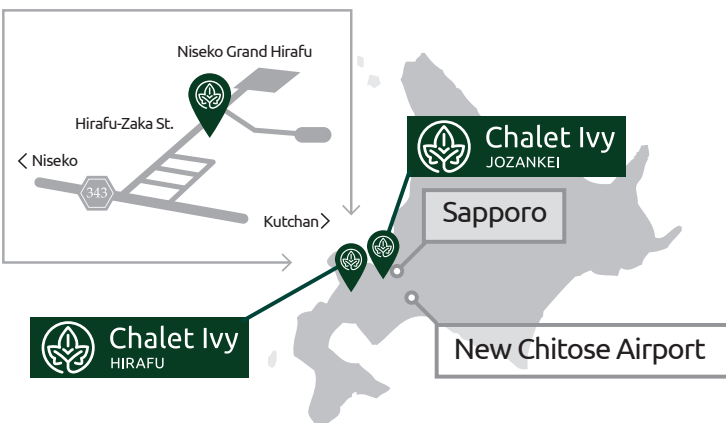

## HIRAFU

Chalet Ivy is a cozy boutique hotel situated in the heart of Hirafu with the backdrop of the astonishing Mount Yotei.

Chalet Ivy's concept is simple: To offer a "home away from home" experience to all our guests. We invite you to experience our top quality service bringing you the most comfortable and idyllic stay while exploring the natural splendor of Niseko. Our friendly staff, amazing Japanese cuisine and well-equipped room amenities will offer you a true home experience.

### DINING

HirafuZaka

- Izakaya Restaurant - 40 seats

Aprés Lounge

Number of Rooms = 78 rooms

Conveniently located near the ski slopes, Chalet Ivy is a short walk to the nearest chair lift. About 2 hours' drive to the New Chitose Airport and Sapporo City. Also about one hour drive to Yoichi and Otaru.

- Only 3 mins walk to Grad Hirafu Ski Slope
- Located in the heart of Hirafu
- About 10 mins drive to Niseko Village
- About 10 mins drive to Kutchan Town & JR station